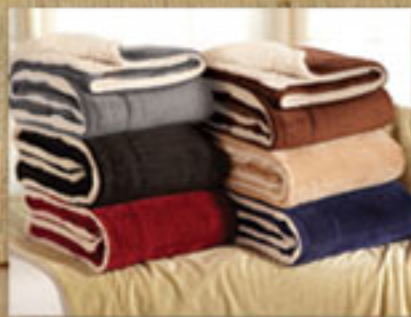

# Your Favorite Blanket!

Super-soft, luxurious double-layer warmth! Plush, mink-soft fleece and thick, silky sherpa.

**NEW!**

*The Micro-Mink Sherpa*

AZUL  
day-spa

AS LOW AS  
**\$31.95**

SEVEN COLORS  
TO CHOOSE FROM